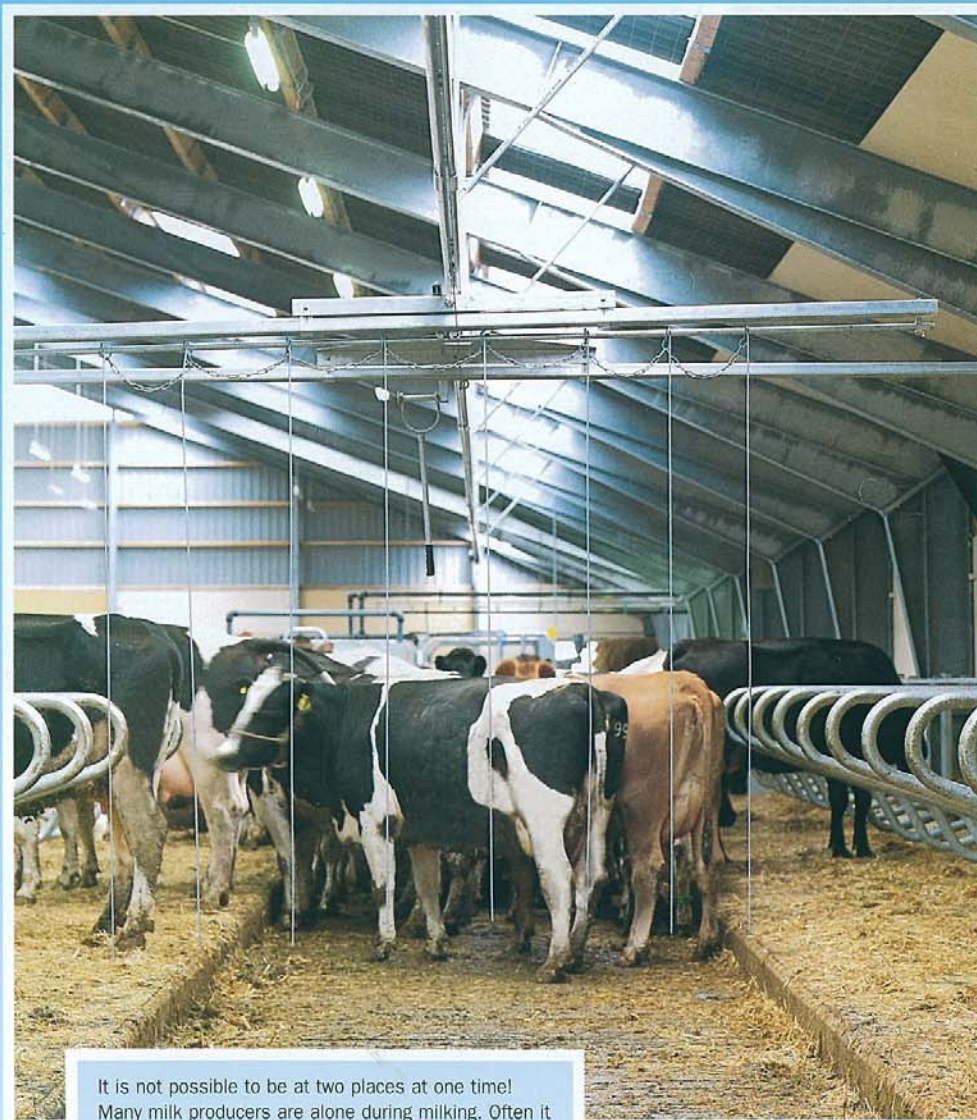

STRANGKO

Automatic Dog

Saves a man and many steps

It is not possible to be at two places at one time!
Many milk producers are alone during milking. Often it is difficult to make the cows enter the milking parlour. And what can be done?

In these situations the STRANGKO Automatic Dog is the perfect solution!

Small Investment - Large Effect

The automatic dog is a small investment, which will pay for itself quickly.

A simple, sturdy and reliable product, which will save both time and money.

"String Curtain" with Electricity and Sound

The automatic dog is - according to its name - designed to herd cows into the milking parlour. This is done by a "string curtain", which is connected to an electric fence and with the sound of a bell.

When the cows learn to move on their own, the electricity can be turned off.

Effective, Central Control

The automatic dog is controlled from the milk pit.

With help from the built-in TIMER of the control system, the milker can make the "string curtain" move a pre-set distance every time he pushes the button.